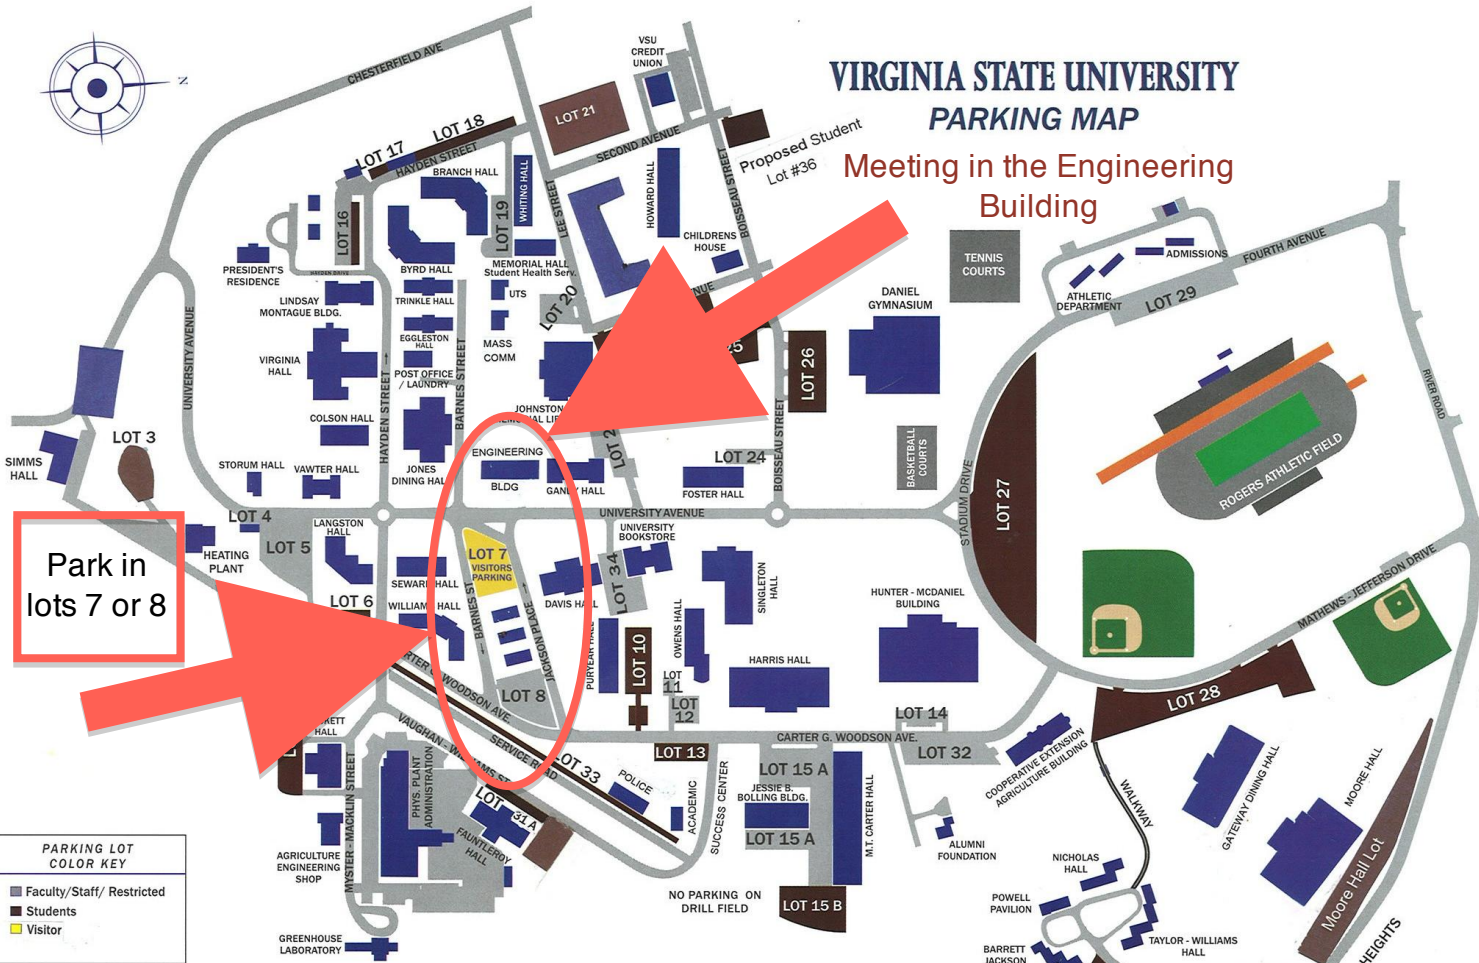

# VIRGINIA STATE UNIVERSITY PARKING MAP

Meeting in the Engineering Building

Park in  
lots 7 or 8

**PARKING LOT COLOR KEY**

- Faculty/Staff/ Restricted
- Students
- Visitor

LOT 1 STAFF	LOT 10 STUDENT	LOT 16 FACULTY / STAFF	LOT 24 SERVICE VEHICLES ONLY	LOT 32 FACULTY / STAFF
LOT 2 STUDENT	LOT 11 FACULTY / STAFF	LOT 17 STUDENT	LOT 25 STUDENT	LOT 33 STUDENT
LOT 3 STUDENT	LOT 12 FACULTY / STAFF	LOT 18 STUDENT	LOT 26 STUDENT	LOT 34 FACULTY / STAFF
LOT 4 FACULTY / STAFF	LOT 13 STUDENT	LOT 19 FACULTY / STAFF	LOT 27 STUDENT	LOT 35 STUDENT
LOT 5 FACULTY / STAFF	LOT 14 FACULTY / STAFF	LOT 20 FACULTY / STAFF	LOT 28 STUDENT	LOT 36 STUDENT
LOT 6 STUDENT	LOT 15A FACULTY / STAFF	LOT 21 STUDENT	LOT 29 FACULTY / STAFF	MOORE HALL LOT STUDENT
LOT 7 VISITOR'S PARKING	LOT 15B STUDENT	LOT 22 FACULTY / STAFF	LOT 30 STUDENT	JACKSON PL. STUDENT STREET PARKING
LOT 8 FACULTY / STAFF		LOT 23 STUDENT	LOT 31A STUDENT	